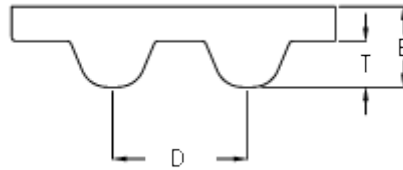

Data Sheet

Article number: 602932750604

Description: Gates timing belt POWERGRIP®
GTX 1190 14MX 170

Measures

D (Pitch)	= 14
Height B mm	= 10
Height T mm	= 6
Length	= 1190
Number of teeth	= 85
Type	= 1190 14MX 170
Width	= 170